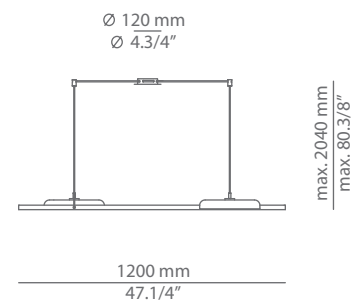

T-4062S with surface canopy

SPECIAL REQUIREMENTS

Custom versions

We offer custom plated or RAL finishes.

Alternate lamping and sizes available for projects.

Consult our offices.