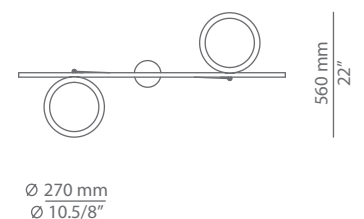

Special instructions

estiluz®

ESTILUZ, S.A.
Carretera d'Ogassa, s/n
17860 Sant Joan de les Abadesses
T+34 972 720 125
F+34 972 720 796

estiluz@estiluz.com
www.estiluz.com