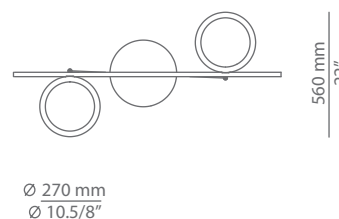

Special instructions

estiluz®

ESTILUZ, S.A.
Carretera d'Ogassa, s/n
17860 Sant Joan de les Abadesses
T+34 972 720 125
F+34 972 720 796

estiluz@estiluz.com
www.estiluz.com