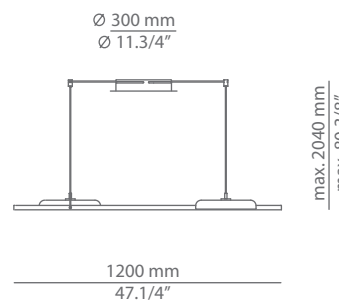

T-4062R with recessed canopy